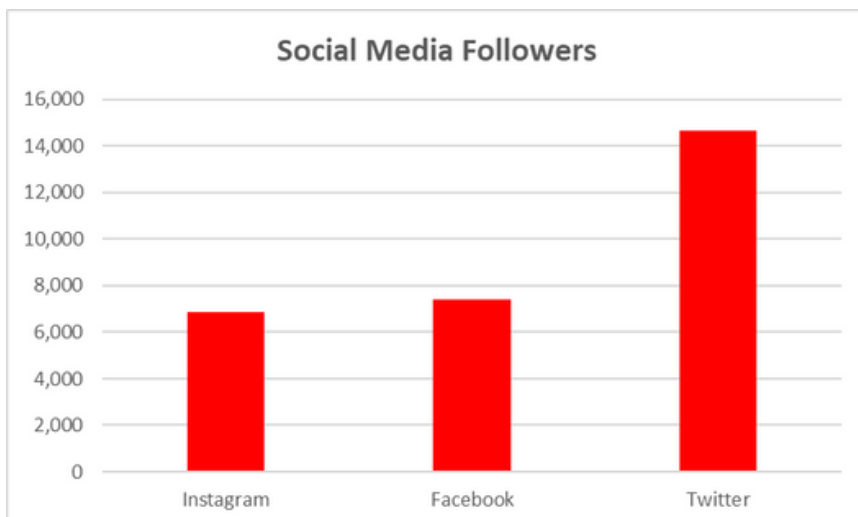

Members Newsletter

- 11,000+ members
 - Open Rate – 60%

Web Audience

- Average of 112k page views pcm
 - Average session duration 1:04 minutes
 - 3 pages visited on average per visit

Social Audiences

- Total Social Following - 28,901
 - Twitter – 14,630 followers
 - Instagram – 6,881 followers
 - Facebook – 7,390 likes

WELSH ATHLETICS
ATHLETAU CYMRU

ASSET SIZES

Social Media Asset Sizes

- Instagram & Facebook Posts - 1080px x 1080px (1:1)
- Instagram & Facebook Stories - 1080px x 1920x (9:16)
- Twitter Posts - 1200px x 675px (16:9)